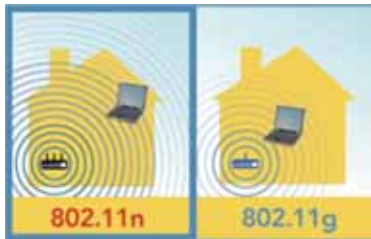

802.11n network can deliver up to five times the speed and twice the range of 802.11g network.

Technical Notes:

Wireless Networking to the Extreme!

You've experienced the freedom and satisfaction of connecting to the Internet wirelessly, but now is the time to skip to the next generation in WiFi—Sonnet's Aria™ extreme n will help get you there! This little card (just 2" x 1-1/8") delivers draft 802.11n wireless network connectivity to Mac Pro, MacBook®, MacBook Pro, iMac® (Intel), Mac mini (Intel), and Windows® notebook computers with an available mini-PCIe slot. How much faster and farther can it go? Connected to an 802.11n router like the AirPort® Extreme Base Station with 802.11n, you'll experience data transfers up to five times as fast, and at up to twice the range offered by 802.11g networks⁽¹⁾, the previous wireless networking standard!

Aria extreme n adds draft 802.11n wireless connectivity to compatible Macs without a wireless card, and upgrades systems originally sold with an 802.11g AirPort Extreme card. Sonnet delivers added value by including the specialized tools and detailed installation instructions that enable do-it-yourself installation⁽²⁾ for Mac mini, Mac Pro, MacBook, and MacBook Pro users.

Fast and Secure

Aria extreme n can connect up to three antennas, depending on your computer's configuration, to maximize its performance with 802.11n routers that also feature multiple radios and antennas. 802.11n devices utilize MIMO (multiple input, multiple output) technology that enables multiple data streams to be transmitted at the same time, and provides enough bandwidth to allow simultaneous high-speed Internet access, HD video streaming, large file transferring, VoIP telephony, and more! Aria extreme n supports AES, TKIP, WEP, WPA, and WPA2 encryption for secure network configuration, so you can work wirelessly with confidence.

Simple Configuration

Aria extreme n mounts into the AirPort card slot and connects to the computer's built-in antenna(s). Aria extreme n uses Mac OS® X's AirPort drivers and configuration tools, so configuration is completed in a few simple steps. If you're on the go, or haven't added an 802.11n wireless router to your setup, don't worry; Aria extreme n is backward compatible with 802.11a, 802.11b, and 802.11g routers and other equipment.

Key Benefits

- Simple way to add draft 802.11n wireless networking capability to any compatible computer⁽³⁾
- Specialized tools and detailed instructions included for Mac mini, Mac Pro, MacBook, and MacBook Pro installation
- Internal card replaces original AirPort card
- 802.11n delivers up to 5x the speed and 2x the range of 802.11g network
- Works with all AirPort, AirPort Extreme, and AirPort Express base stations and equivalent wireless hubs
- Backward compatible with 802.11a, 802.11b, and 802.11g devices

Mac Compatibility